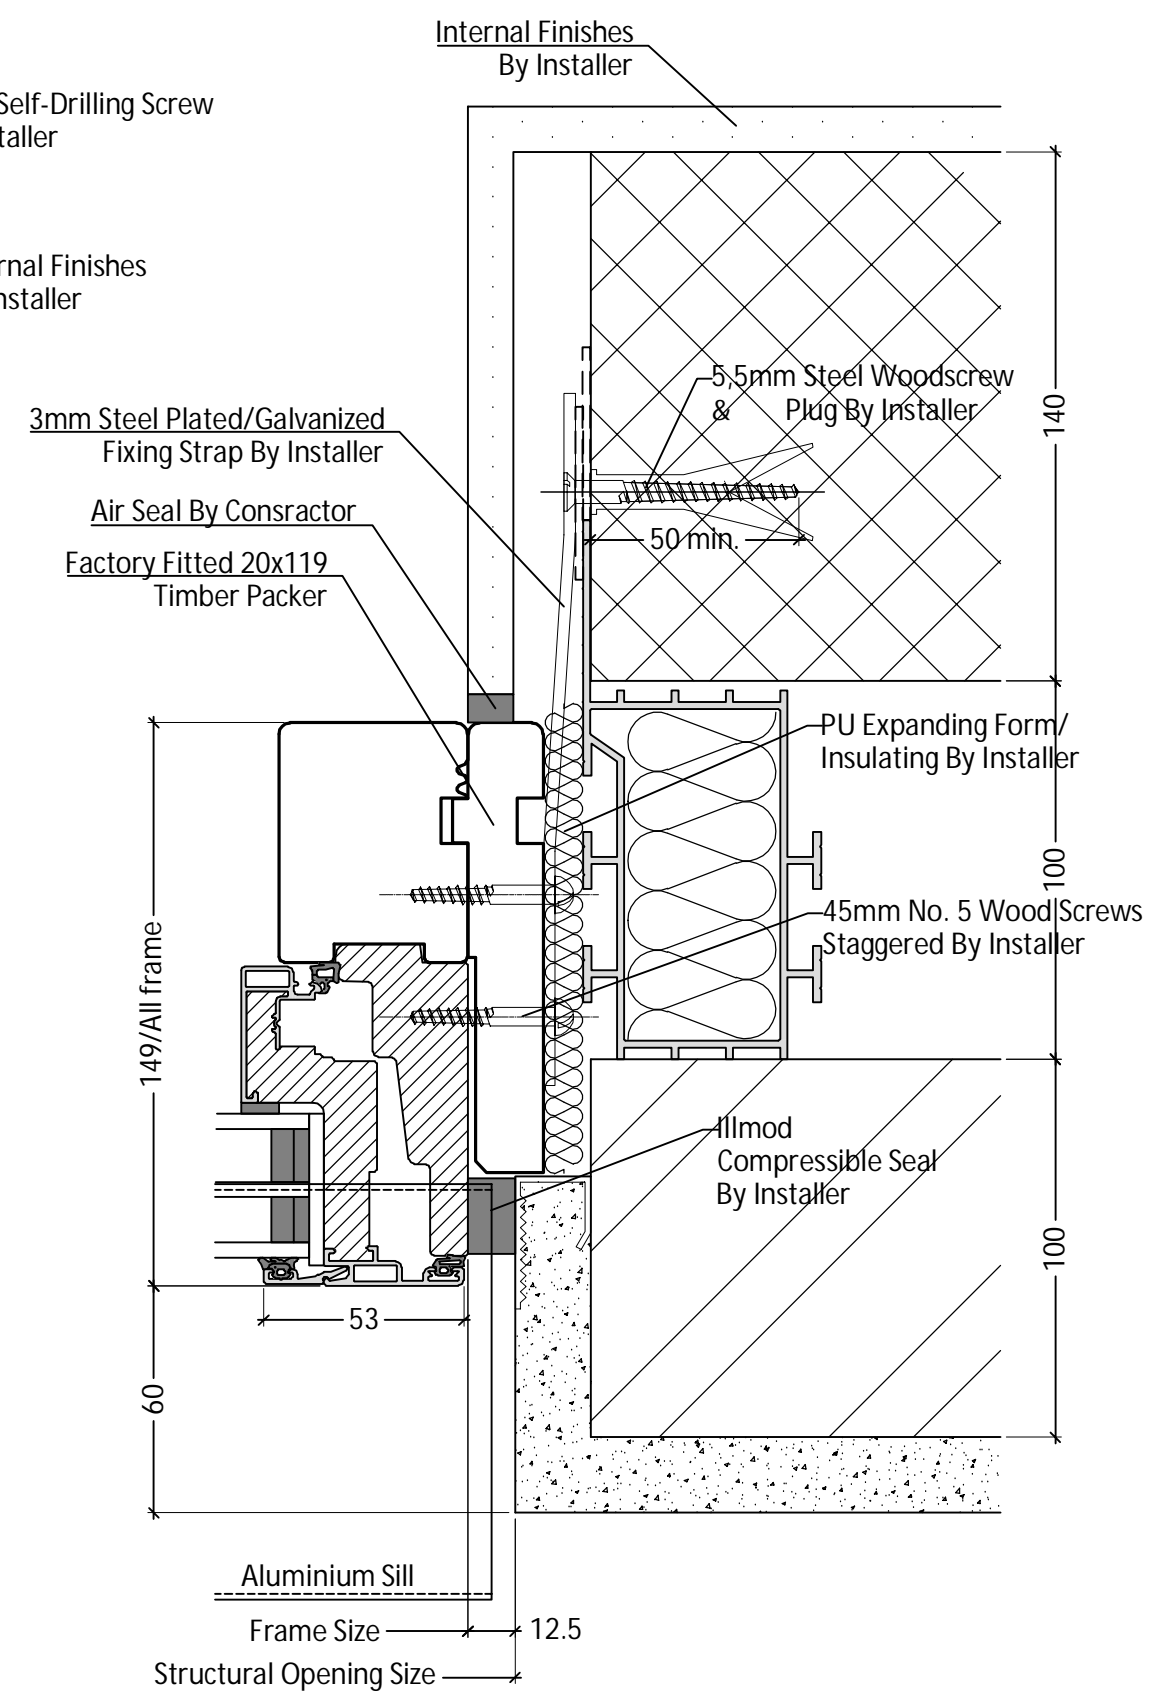

Render To Be Applied Prior To Window Installation

Aluminium Sill With Support Strap Where Required, By IdealCombi/ Installer

DK
 UK
 Standard installation - Rendered openings
 Outward opening window
 www.idealcombi.dk
 www.idealcombi.com